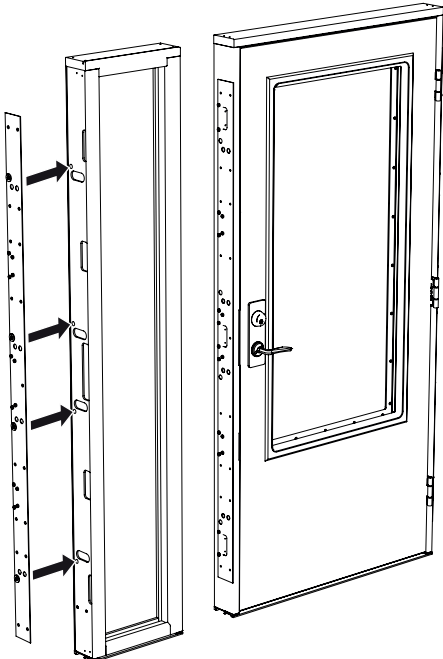

UK FRAME REINFORCEMENT FOR RC3 SIDELIGHT
INSTALLATION INSTRUCTION

Thank you for choosing
a **JELD-WEN** product!

UK

TOOLS REQUIRED

T20/25

10mm

UK

INSTALLATION INSTRUCTION
FRAME REINFORCEMENT FOR RC3 SIDELIGHT

1

2

3

4

5

6

7

Thank you for choosing
a **JELD-WEN** product!