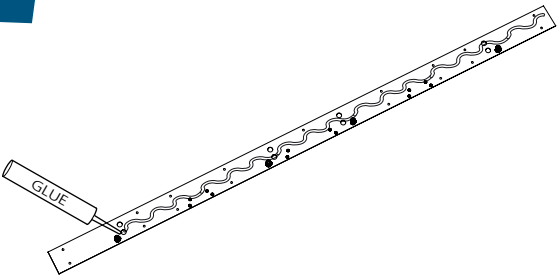

UK FRAME REINFORCEMENT FOR RC3 SIDELIGHT
INSTALLATION INSTRUCTION

Thank you for choosing
a **JELD-WEN** product!

UK

TOOLS REQUIRED

T20/25

10mm

UK

INSTALLATION INSTRUCTION
FRAME REINFORCEMENT FOR RC3 SIDELIGHT

1

2

3

4

5

6

7

Thank you for choosing
a **JELD-WEN** product!